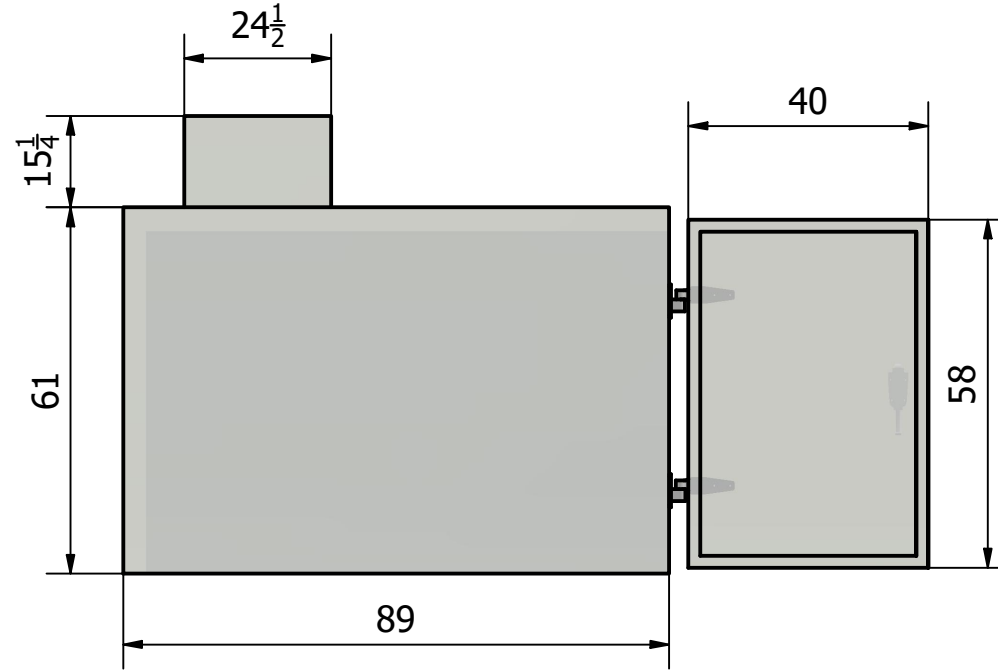

2 BODY EXTRA WIDE ROLL IN COOLER

Designed by KM	Checked by	Approved by	Date	Date 3/22/2023	
2 Body Extra Wide Roll-in Cooler			AMERICAN WALK IN COOLERS 140 S CAMINO SECO TUCSON, AZ		
as2 BODY XW ROLL IN			Edition	Sheet 1 / 1	