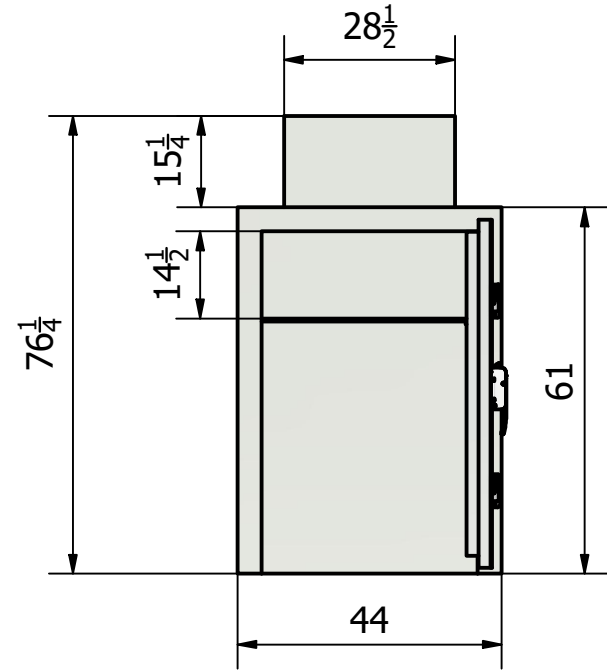

2 BODY EXTRA WIDE ROLL IN COOLER

Designed by KM	Checked by	Approved by	Date	Date 3/22/2023	
2 Body Extra Wide Roll-in Cooler			AMERICAN WALK IN COOLERS 140 S CAMINO SECO TUCSON, AZ		
as2 BODY XW ROLL IN			Edition	Sheet 1 / 1	