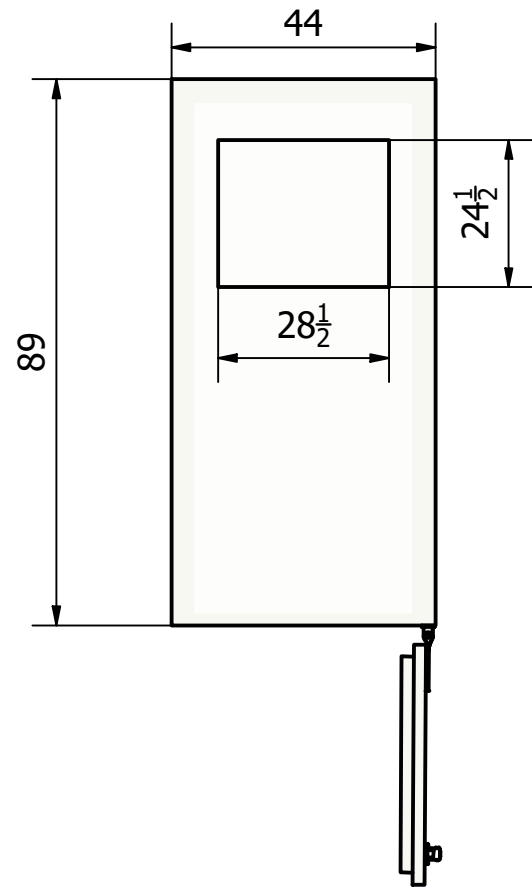

2 BODY EXTRA WIDE ROLL IN COOLER

Designed by KM	Checked by	Approved by	Date	Date 3/22/2023	
2 Body Extra Wide Roll-in Cooler			AMERICAN WALK IN COOLERS 140 S CAMINO SECO TUCSON, AZ		
as2 BODY XW ROLL IN			Edition	Sheet 1 / 1	