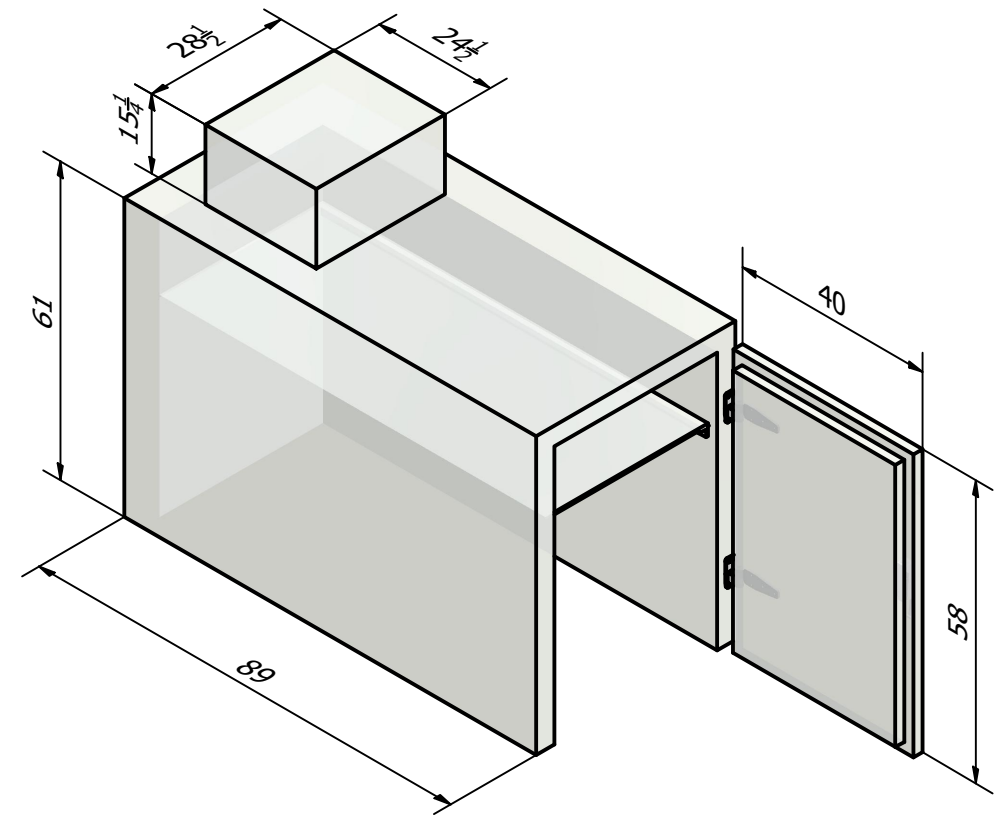

2 BODY EXTRA WIDE ROLL IN COOLER

Designed by KM	Checked by	Approved by	Date	Date 3/22/2023	
2 Body Extra Wide Roll-in Cooler			AMERICAN WALK IN COOLERS 140 S CAMINO SECO TUCSON, AZ		
as2 BODY XW ROLL IN			Edition	Sheet 1 / 1	