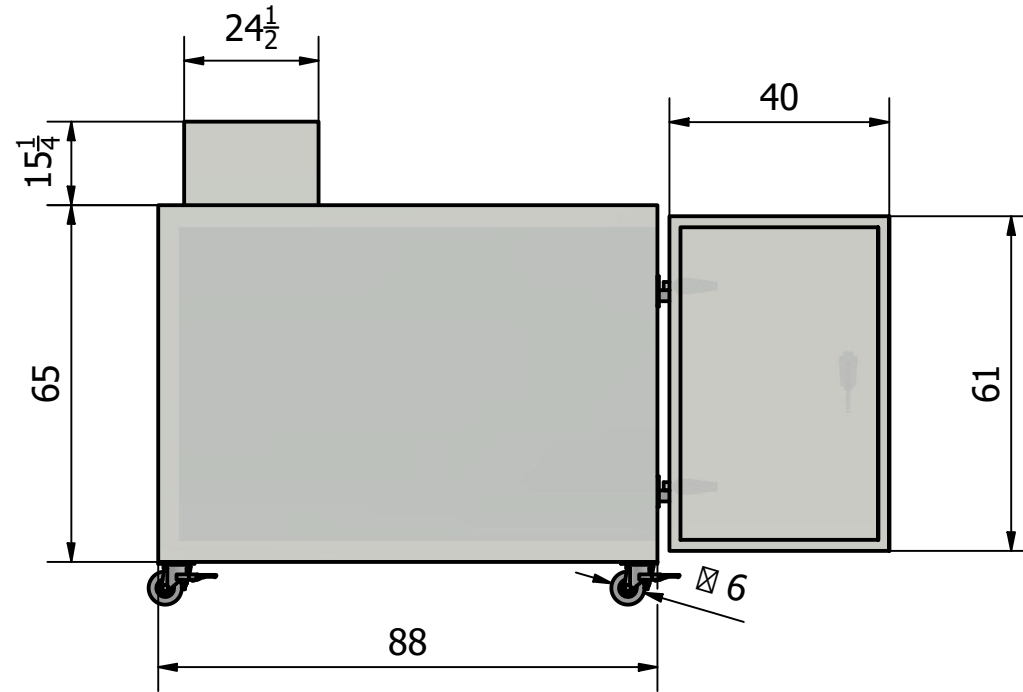

3 Body Extra Wide

1. All dimensions are in inches
2. All dimensions are for references only

Designed by KM	Checked by	Approved by	Date	Date 3/21/2023	
3 Body Extra Wide			AMERICAN WALK IN COOLERS 140 S CAMINO SECO TUCSON, AZ 85710		
			as3 BODY XW	Edition	Sheet 1 / 1