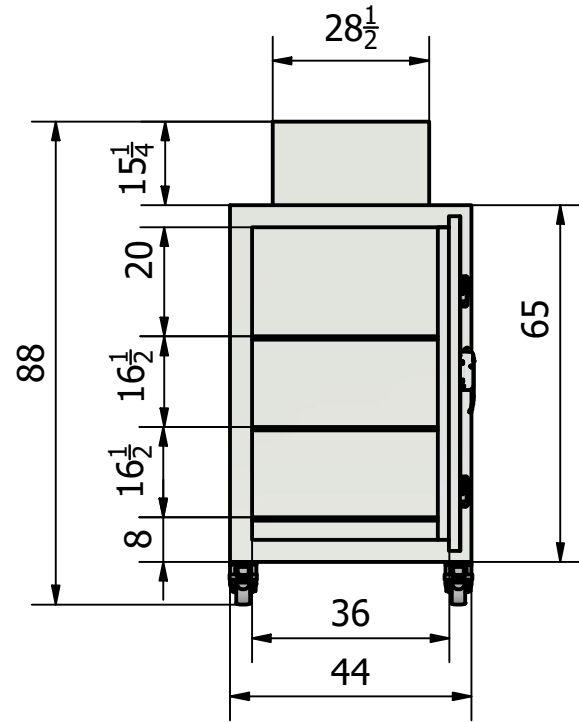

3 Body Extra Wide

1. All dimensions are in inches
2. All dimensions are for references only

Designed by KM	Checked by	Approved by	Date	Date 3/21/2023	
3 Body Extra Wide			AMERICAN WALK IN COOLERS 140 S CAMINO SECO TUCSON, AZ 85710		
			as3 BODY XW	Edition	Sheet 1 / 1