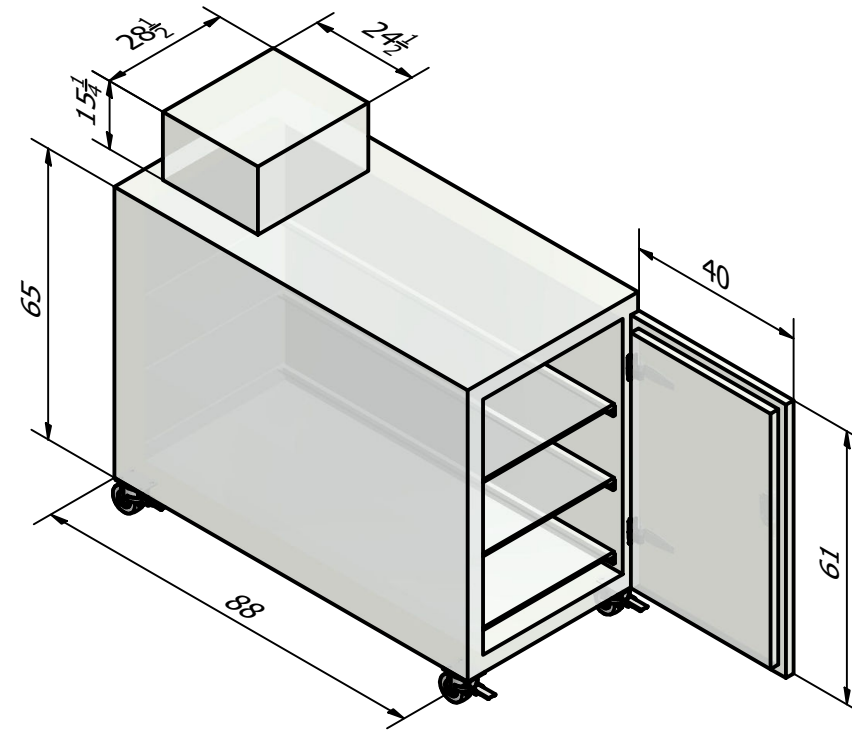

3 Body Extra Wide

1. All dimensions are in inches
2. All dimensions are for references only

Designed by KM	Checked by	Approved by	Date	Date 3/21/2023	
3 Body Extra Wide			AMERICAN WALK IN COOLERS 140 S CAMINO SECO TUCSON, AZ 85710		
			as3 BODY XW	Edition	Sheet 1 / 1