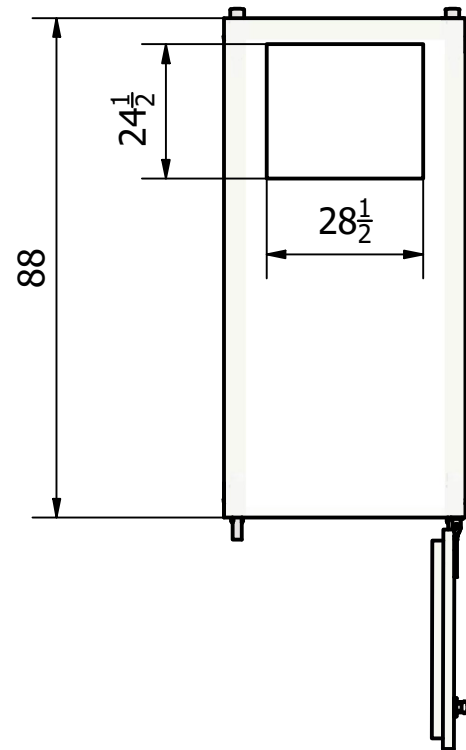

3 Body Extra Wide

1. All dimensions are in inches
2. All dimensions are for references only

Designed by KM	Checked by	Approved by	Date	Date 3/21/2023	
3 Body Extra Wide			AMERICAN WALK IN COOLERS 140 S CAMINO SECO TUCSON, AZ 85710		
			as3 BODY XW	Edition	Sheet 1 / 1